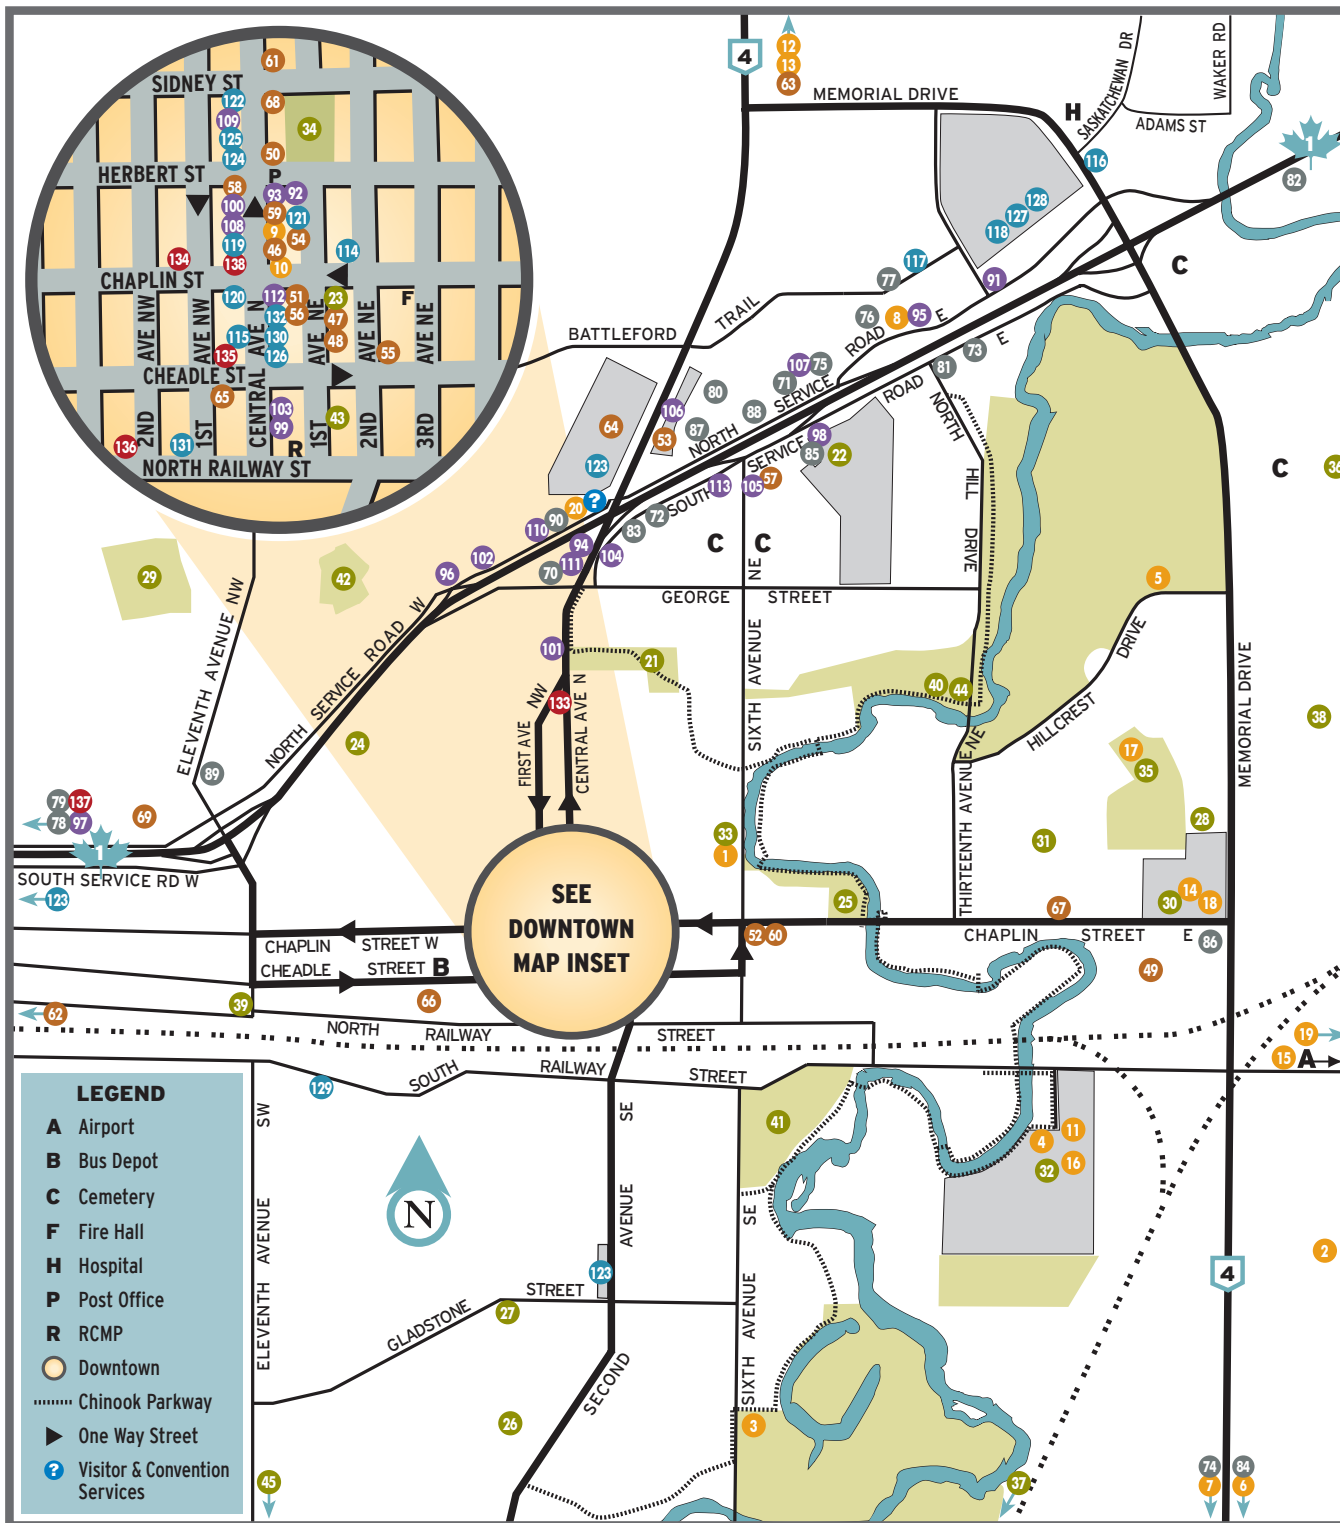

PARKS & FACILITIES

- 21 ACT Accessibility Park
- 22 Aquatic Centre
- 23 City Hall
- 24 Dickson Community Centre
- 25 Elmwood Park
- 26 Fairview Arena
- 27 Fairview Pool
- 28 Ford Field
- 29 Highland Park
- 30 Innovation Credit Union i-plex
- 31 Kin Park
- 32 Kinetic Park
- 33 Lt. Colonel Clifton Centre
- 34 Memorial Park
- 35 Mitchell Field
- 36 Off-leash Dog Park
- 37 OTS Pavilion
- 38 Paterson Park
- 39 Recycling Centre
- 40 Riverdene Park
- 41 Riverside Park
- 42 Saulteaux Park
- 43 SCCYI Youth Centre
- 44 SK8 Park
- 45 Windscape Kite Field

SERVICES

- 46 BMO Bank of Montreal
- 47 Century 21 Accord Realty
- 48 Chamber of Commerce
- 49 Chinook Toilet Rentals
- 50 CIBC
- 51 CKSW/Eagle 94/Magic 97
- 52 Community Futures Southwest
- 53 Glass Slipper Spa
- 54 Go Diva's Pole Dance for Fitness
- 55 Great Plains College
- 56 Innovation Credit Union
- 57 Laundry Basket
- 58 Mercator Financial
- 59 Newcomer Welcome Centre
- 60 Prairie Post
- 61 Re/Max
- 62 Robertson Rentals
- 63 Sask Landing Fishing Adventures
- 64 SaskTel
- 65 Sign Here Signs
- 66 Southwest Booster
- 67 Southwest TV News
- 68 Stark & Marsh
- 69 Wheatland Machine Shop

ACCOMMODATIONS

- 70 Best Western Inn & Suites
- 71 Caravel Motel
- 72 City Centre Motel
- 73 Comfort Inn
- 74 Country Comfort B & B
- 75 Days Inn
- 76 Holiday Inn Express
- 77 Home Inn & Suites
- 78 K Motel
- 79 Kilton Hill Campground
- 80 Motel 6
- 81 Paradise Inn
- 82 Ponderosa MH & RV Park
- 83 Rainbow Motel
- 84 Rena's Garden Inn Bed & Breakfast
- 85 Safari Inn Motel
- 86 Silver Saddle Suites
- 87 Super 8
- 88 Thriftlodge
- 89 Trail Campground
- 90 Westwind Motel

RESTAURANTS

- 91 Boston Pizza
- 92 Buffalo Brew Pub
- 93 Casey's Dining Room
- 94 Dairy King and Mini Golf
- 95 Horizons Restaurant
- 96 Houston Pizza
- 97 K Steak House
- 98 Kurt's KFC
- 99 Louie D's Lounge
- 100 Lucky Charlie's Pub & Pool
- 101 Mei Mei Chinese Restaurant
- 102 MISO house Japanese Restaurant
- 103 Modern Family Restaurant
- 104 Original Joe's
- 105 Pizza Hut
- 106 Russell Up Some Grub Family Diner
- 107 Smiley's Lounge
- 108 Spice Hut East Indian Cuisine
- 109 Starbucks
- 110 TNT Restaurant
- 111 Uncle Bob's Diner
- 112 Urban Ground Coffeehouse
- 113 Wong's Kitchen

SHOPPING

- 114 7th Heaven
- 115 Bre's Boutique
- 116 Canadian Tire
- 117 Cowtown/Masterfeeds
- 118 EtCetera EtCetera
- 119 Fresh Vintage Décor
- 120 Home Hardware
- 121 OLEA Oil & Vinegar Tasting Room
- 122 Pharmasave
- 123 Pioneer Co-op
- 124 Sentiments Home & Gift
- 125 Smart Flowers
- 126 Sputtergotch Toy Company
- 127 Staples Business Depot
- 128 Swift Current Mall
- 129 Treen Meats (Treen Packers)
- 130 Unforgettable Bridal, Business & Prom
- 131 Voth's BrandSource
- 132 Yours Trulee Gift Shop

VEHICLE & TRAVEL

- 133 CAA Travel
- 134 Great West Auto Electric
- 135 Pedal Works Bike Shop
- 136 Standard Motors
- 137 Transport City Service
- 138 WW Smith Insurance & Travel