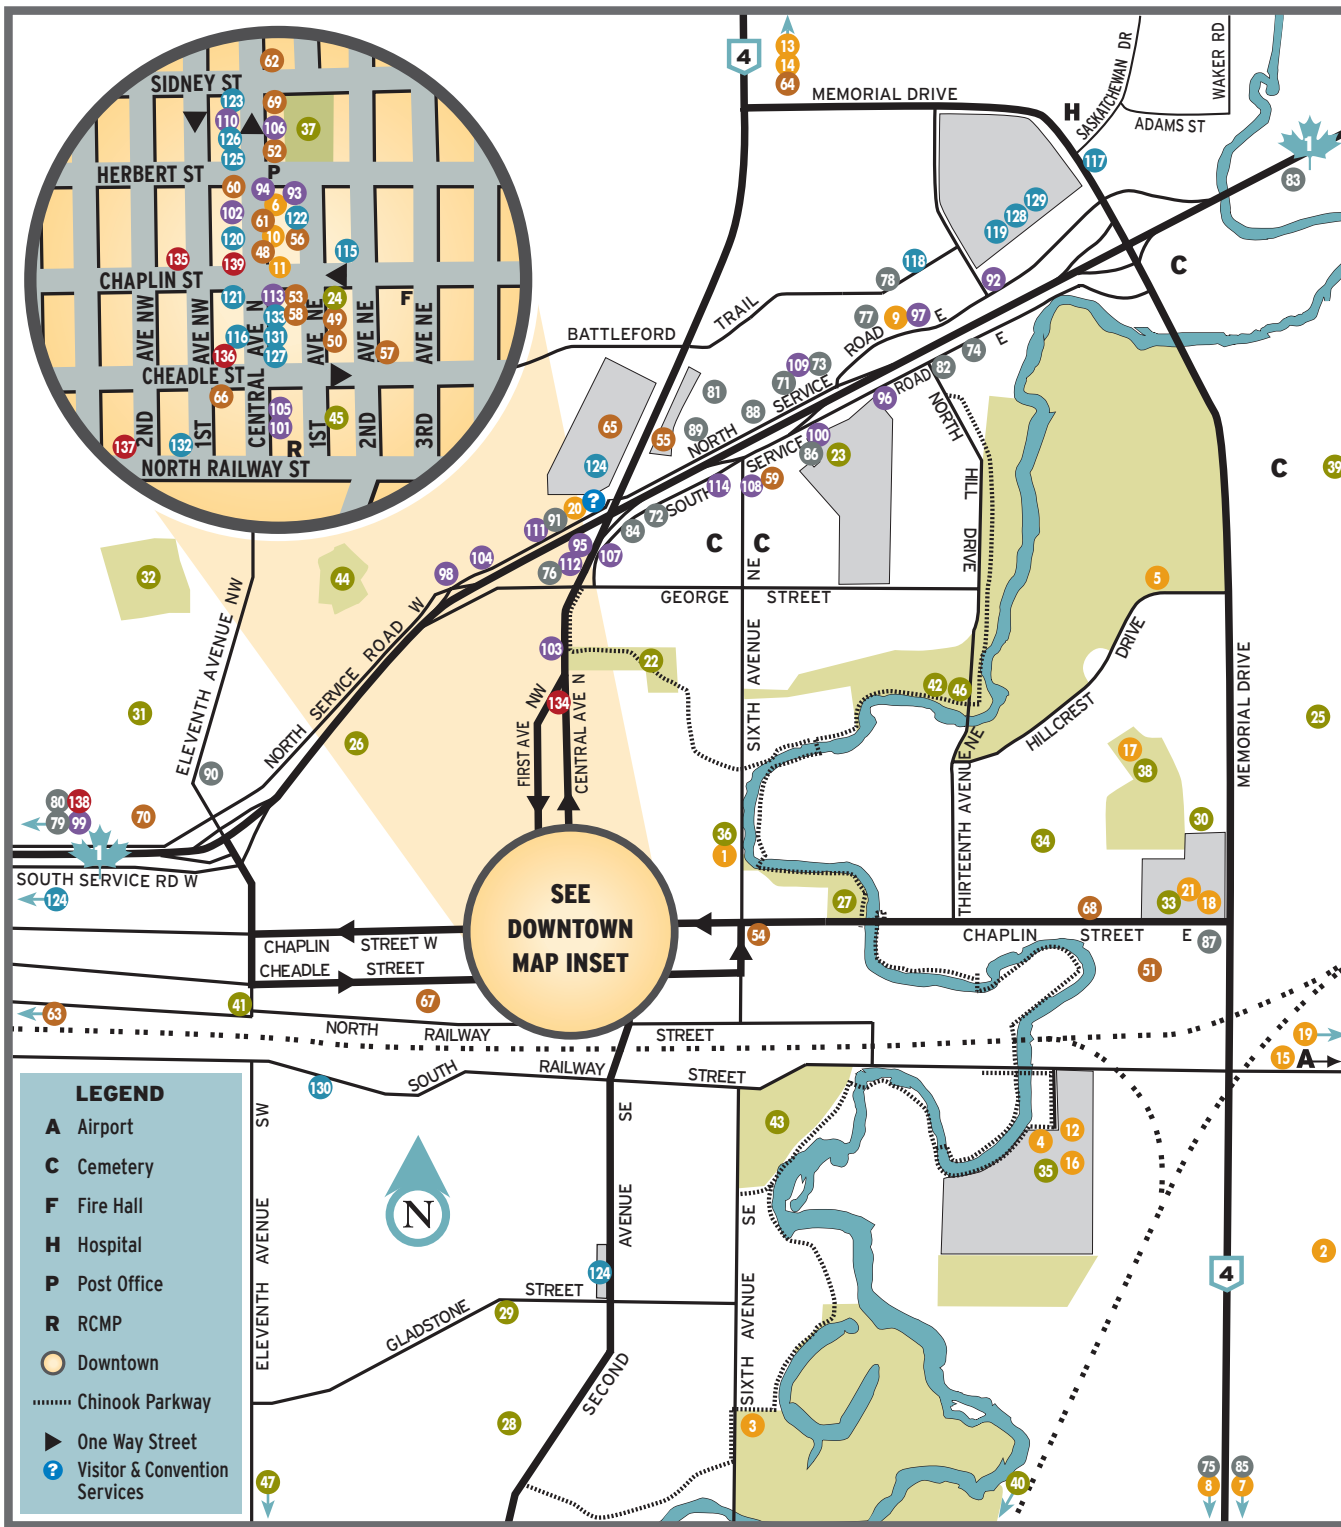

PARKS & FACILITIES

- 22 ACT Accessibility Park
- 23 Aquatic Centre
- 24 City Hall
- 25 City Recreation Complex
- 26 Dickson Community Centre
- 27 Elmwood Park
- 28 Fairview Arena
- 29 Fairview Pool
- 30 Ford Field
- 31 Highland Coulee
- 32 Highland Park
- 33 Innovation Credit Union iPlex
- 34 Kin Park
- 35 Kinetic Park
- 36 Lt. Colonel Clifton Centre
- 37 Memorial Park
- 38 Mitchell Field
- 39 Off-leash Dog Park
- 40 OTS Pavilion
- 41 Recycling Centre
- 42 Riverdene Park
- 43 Riverside Park
- 44 Saulteaux Park
- 45 SCCYI Youth Centre
- 46 SK8 Park
- 47 Windscape Kite Field

SERVICES

- 48 BMO Bank of Montreal
- 49 Century 21 Accord Realty
- 50 Chamber of Commerce
- 51 Chinook Toilet Rentals
- 52 CIBC
- 53 CKSW/Eagle 94/Magic 97
- 54 Community Futures Southwest
- 55 Glass Slipper Spa
- 56 Go Diva's Pole Dance for Fitness
- 57 Great Plains College
- 58 Innovation Credit Union
- 59 Laundry Basket
- 60 Mercator Financial
- 61 Newcomer Welcome Centre
- 62 Re/Max
- 63 Robertson Rentals
- 64 Sask Landing Fishing Adventures
- 65 SaskTel
- 66 Sign Here Signs
- 67 Southwest Booster
- 68 Southwest TV News
- 69 Stark & Marsh
- 70 Wheatland Machine Shop

LEGEND

- **A** Airport
- **C** Cemetery
- **F** Fire Hall
- **H** Hospital
- **P** Post Office
- **R** RCMP
- **Downtown**
- **Chinook Parkway**
- **One Way Street**
- **Visitor & Convention Services**

ACCOMMODATIONS

- 71 Caravel Motel
- 72 City Centre Motel
- 73 Coast Swift Current Hotel
- 74 Comfort Inn
- 75 Country Comfort B & B
- 76 Days Inn
- 77 Holiday Inn Express
- 78 Home Inn & Suites
- 79 K Motel
- 80 Kilton Hill Campground
- 81 Motel 6
- 82 Paradise Inn
- 83 Ponderosa MH & RV Park
- 84 Rainbow Motel
- 85 Rena's Garden Inn Bed & Breakfast
- 86 Safari Inn Motel
- 87 Silver Saddle Suites
- 88 Skyview Motel
- 89 Super 8
- 90 Trail Campground
- 91 Westwind Motel

RESTAURANTS

- 92 Boston Pizza
- 93 Buffalo Brew Pub
- 94 Casey's Dining Room
- 95 Dairy King and Mini Golf
- 96 Edo Japan
- 97 Horizons Restaurant
- 98 Houston Pizza
- 99 K Steak House
- 100 Kurt's KFC
- 101 Louie D's Lounge
- 102 Lucky Charlie's Pub & Pool
- 103 Mei Mei Chinese Restaurant
- 104 MISO house Japanese Restaurant
- 105 Modern Family Restaurant
- 106 Nightjar Diner Co
- 107 Original Joe's
- 108 Pizza Hut
- 109 Smiley's Bar & Grill
- 110 Starbucks
- 111 TNT Restaurant
- 112 Uncle Bob's Diner
- 113 Urban Ground Coffeehouse
- 114 Wong's Kitchen

SHOPPING

- 115 7th Heaven
- 116 Bre's Boutique
- 117 Canadian Tire
- 118 Cowtown/Masterfeeds
- 119 EtCetera EtCetera
- 120 Fresh Vintage Décor
- 121 Home Hardware
- 122 OLEA Oil & Vinegar Tasting Room
- 123 Pharnasave
- 124 Pioneer Co-op
- 125 Sentiments Home & Gift
- 126 Smart Flowers
- 127 Spattergotch Toy Company
- 128 Staples Business Depot
- 129 Swift Current Mall
- 130 Treen Meats (Treen Packers)
- 131 Unforgettable Bridal, Business & Prom
- 132 Voth's BrandSource
- 133 Yours Trulee Gift Shop

VEHICLE & TRAVEL

- 134 CAA Travel
- 135 Great West Auto Electric
- 136 Pedal Works Bike Shop
- 137 Standard Motors
- 138 Transport City Service
- 139 WW Smith Insurance & Travel