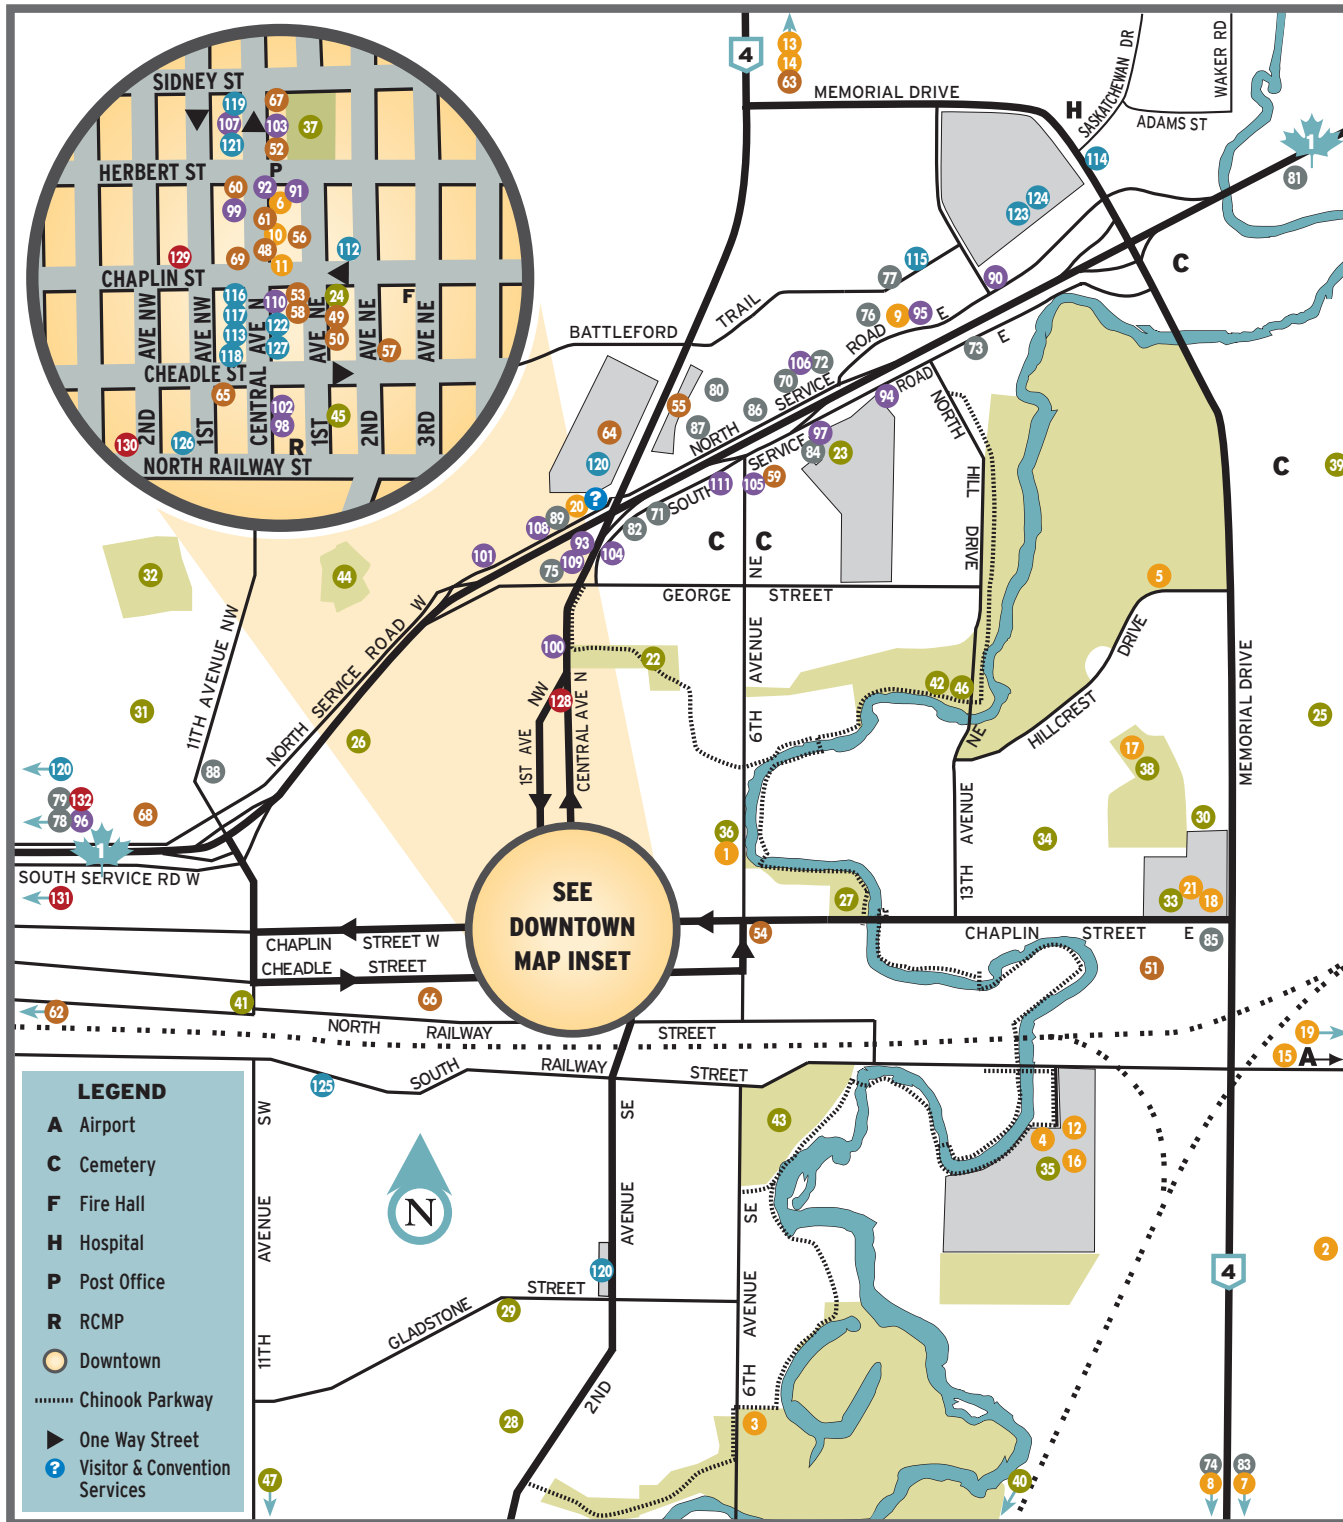

PARKS & FACILITIES

1. 22 ACT Accessibility Park
2. 23 Aquatic Centre
3. 24 City Hall
4. 25 City Recreation Complex
5. 26 Dickson Community Centre
6. 27 Elmwood Park
7. 28 Fairview Arena
8. 29 Fairview Pool
9. 30 Ford Field
10. 31 Highland Coulee
11. 32 Highland Park
12. 33 Innovation Credit Union iPlex
13. 34 Kin Park
14. 35 Kinetic Park
15. 36 Lt. Colonel Clifton Centre
16. 37 Memorial Park
17. 38 Mitchell Field
18. 39 Off-leash Dog Park
19. 40 OTS Pavilion
20. 41 Recycling Centre
21. 42 Riverdene Park
22. 43 Riverside Park
23. 44 Saulteaux Park
24. 45 SCCY Youth Centre
25. 46 SK8 Park
26. 47 Windscape Kite Field

SERVICES

1. 48 BMO Bank of Montreal
2. 49 Century 21 Accord Realty
3. 50 Chamber of Commerce
4. 51 Chinook Toilet Rentals
5. 52 CIBC
6. 53 CKSW/Eagle 94/Magic 97
7. 54 Community Futures Southwest
8. 55 Glass Slipper Spa
9. 56 Go Diva's Pole Dance for Fitness
10. 57 Great Plains College
11. 58 Innovation Credit Union
12. 59 Laundry Basket
13. 60 Mercator Financial
14. 61 Newcomer Welcome Centre
15. 62 Robertson Rentals
16. 63 Sask Landing Fishing Adventures
17. 64 SaskTel
18. 65 Sign Here Signs
19. 66 Southwest Booster
20. 67 Stark & Marsh
21. 68 Wheatland Machine Shop
22. 69 WW Smith Insurance

ACCOMMODATIONS

1. 70 Caravel Motel
2. 71 City Centre Motel
3. 72 Coast Swift Current Hotel
4. 73 Comfort Inn
5. 74 Country Comfort B & B
6. 75 Days Inn
7. 76 Holiday Inn Express
8. 77 Home Inn & Suites
9. 78 K Motel
10. 79 Kilton Hill Campground
11. 80 Motel 6
12. 81 Ponderosa MH & RV Park
13. 82 Rainbow Motel
14. 83 Rena's Garden Inn Bed & Breakfast
15. 84 Safari Inn Motel
16. 85 Silver Saddle Suites
17. 86 Skyview Motel
18. 87 Super 8
19. 88 Trail Campground
20. 89 Westwind Motel

RESTAURANTS

1. 90 Boston Pizza
2. 91 Buffalo Brew Pub
3. 92 Casey's Dining Room
4. 93 Dairy King and Mini Golf
5. 94 Edo Japan
6. 95 Horizons Restaurant
7. 96 K Steak House
8. 97 Kurt's KFC
9. 98 Louie D's Lounge
10. 99 Lucky Charlie's Pub & Pool
11. 100 Mei Mei Chinese Restaurant
12. 101 MISO house Japanese Restaurant
13. 102 Modern Family Restaurant
14. 103 Nightjar Diner Co
15. 104 Original Joe's
16. 105 Pizza Hut
17. 106 Smiley's Bar & Grill
18. 107 Starbucks
19. 108 TNT Restaurant
20. 109 Uncle Bob's Diner
21. 110 Urban Ground Coffeehouse
22. 111 Wong's Kitchen

SHOPPING

1. 112 7th Heaven
2. 113 Bre's Boutique
3. 114 Canadian Tire
4. 115 Cowtown/Masterfeeds
5. 116 Home Hardware
6. 117 OLEA Oil & Vinegar Tasting Room
7. 118 Pedal Works Bike Shop
8. 119 Pharmsave
9. 120 Pioneer Co-op
10. 121 Smart Flowers
11. 122 Sputtergotch Toy Company
12. 123 Staples Business Depot
13. 124 Swift Current Mall
14. 125 Treen Meats (Treen Packers)
15. 126 Voth's BrandSource
16. 127 Yours Truelee Gift Shop

VEHICLE & TRAVEL

1. 128 CAA Travel
2. 129 Great West Auto Electric
3. 130 Standard Motors
4. 131 Thrifty Car Rental
5. 132 Transport City Service